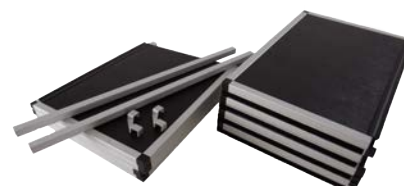

Snap & Slide System