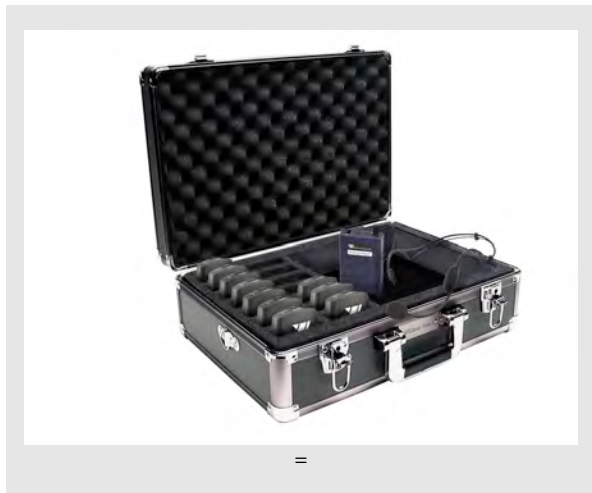

Portable Tour Guide/Whisper System

The TGS Pro737 is a compact transportable solution with the ability for an interpreter to broadcast her voice by using the T32 compact battery-operated transmitter.

The TGS Pro737 is the easiest system to use and requires absolutely no training. The interpreter simply plugs in her microphone, turns on the transmitter and the system is ready to use.

The TGS Pro737 can be customized to accommodate eight (8) languages by simply adding one transmitter per language and upgrading to eight (8) channel receivers.

This system is easy to use and dollar for dollar the most cost effective system available anywhere.

Price $1,840.00

TGS PRO-720 SYSTEM COMPONENTS

System includes:

- 1- T36 transmitter
- 1- MIC096 microphone
- 10- R37 Seekable receivers, no headphones
- 1- System carrying case.

System operates on 72-76 MHz bandwidth for hearing assistance.

Suggested Applications

- Language interpretation
- Group sight-seeing tours
- Museum tours
- Schools
- Training seminars
- Factory and plant tours
- College campus tours
- School field trips
- Cruise ships
- Special events
- Major attractions
- Hotels and resorts
- Employee orientation

Size and Dimensions

Receiver Channels:	One "Seekable" (8 chan available)
Transmitter Channels:	10 (selectable to any one)
Packed Dimensions:	20" X 12" X 8"
Weight:	11 lbs.
Operating Freq:	72-76 MHz
Range:	0-100 feet (Radius)
Audio Output:	Variable
Audio Input:	Mic (1/8")

Technical Data

Transmitter Color:	Black
Dimensions:	3-5/8" L x 2-3/8" W x 7/8" H - Wt. 3.5 oz.
Operating Freq:	72-76 MHz (0.025 Hz)
Power Source:	Two (2) AA 1.5 V non-rechargeable Alkaline batteries (BAT 001),
Output Connector:	N/A
Receiver Color:	Black
Dimensions:	3.5" X 4" X 0.6" - Wt. 3.5 oz.
Operating Freq:	72-76 MHz (0.025 Hz)
Earphone:	1/8" Mono Jack
Controls:	Volume, Channel Selector
Power Source:	Two (2) AA 1.5 V non-rechargeable Alkaline batteries (BAT 001),
Battery Life:	Two (2) AA non-rechargeable alkaline batteries (BAT 001), approx. 100 hours battery life